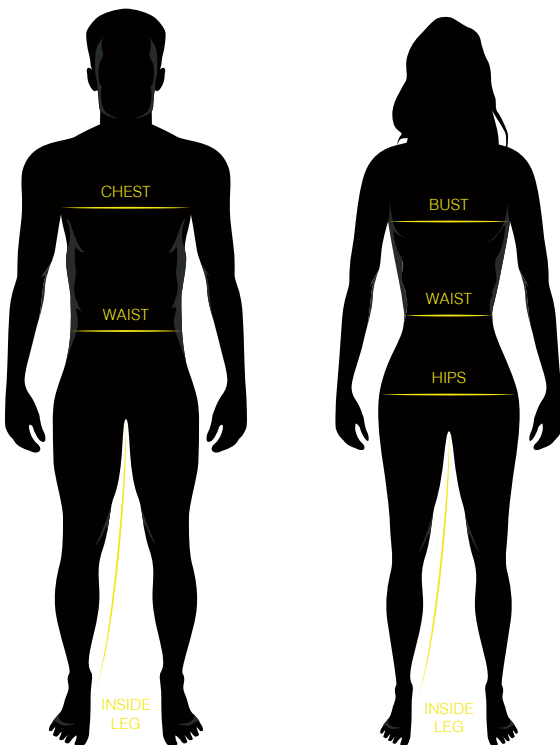

Note: This size chart was correct at the time of going to print.

# SIZE GUIDELINES

LADIES TROUSERS/DUNGAREES (TALL)									
UK	8T	10T	12T	14T	16T	18T	20T	22T	24T
WAIST TO FIT (INCHES)	30.7	32.7	34.6	36.6	38.6	40.6	42.5	44.5	46.5
WAIST TO FIT (CMS)	78	83	88	93	98	103	108	113	118
HIPS TO FIT (INCHES)	40.6	42.5	44.5	46.5	48.4	50.4	52.4	54.3	56.3
HIPS TO FIT (CMS)	103	108	113	118	123	128	133	138	143
INSIDE LEG TO FIT (INCHES)	31.5	31.5	31.5	31.5	31.5	31.5	31.5	31.5	31.5
INSIDE LEG TO FIT (CMS)	80	80	80	80	80	80	80	80	80
DE	68	72	76	80	84	88	92	96	100
SE	C136	C138	C140	C142	C144	C146	C148	C150	C152

## HOW TO MEASURE AND PICK THE RIGHT SIZE